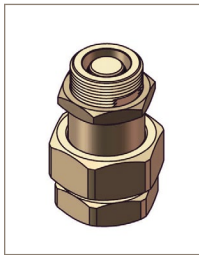

STAINLESS STEEL FLEX CONNECTOR

Our new connector allows for easier and faster installation in tank replacement applications

Model Number:	Length:	Item Weight:	Connections:	List Price: (US \$)
ZFLEX 1-12	12"	2 lbs	1" female	\$37.20
ZFLEX 1-18	18"	2 lbs	1" female	\$41.48
ZFLEX 2-18	18"	2 lbs	1 1/4" female	\$52.60

UNION CONNECTION

Union connection with a two way check valve for hydronic use only

ZFT-U: **\$32.00**

SOLAR TANK MOUNTING BRACKETS

ZWH B: **\$39.35**

ZWH HP: **\$42.15**

ZWH M: **\$25.01**

TANK TEES WITH UNION

ZTT-1
1" connection size
List Price: **\$49.00**

ZTT-2
1 1/4" connection size
List Price: **\$68.60**

TANK TEE KITS

ZTK-1

ZILMET TANK T KIT – No Lead Tank T Fitting Package with ZTT-1 for 1" connection.
List Price: **\$115.34**

ZTK-2

ZILMET TANK T KIT – No Lead Tank T Fitting Package with ZTT-2 for 1 1/4" connection.
List Price: **\$134.34**

Package Contains:

- No Lead Brass Tank Tee with Swivel Union Nut
- 40/60 Pressure Switch
- No Lead Pressure Gauge 0-100 psi
- 1/4" NPT X 3" No Lead Brass Nipple
- 1/2 NPT No Lead Brass Boiler Drain with Hose Bibb
- 1/2" No Lead Pressure Relief Valve