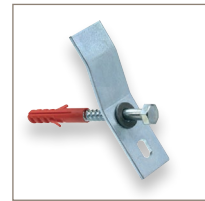

STAINLESS STEEL FLEX CONNECTOR

Our new connector allows for easier and faster installation in tank replacement applications

Model Number:	Length:	Item Weight:	Connections:	List Price: (US \$)
ZFLEX 1-12	12"	2 lbs	1" female	\$37.20
ZFLEX 1-18	18"	2 lbs	1" female	\$41.48
ZFLEX 2-18	18"	2 lbs	1 1/4" female	\$52.60

UNION CONNECTION

Union connection with a two way check valve for hydronic use only

ZFT-U: **\$32.00**

SOLAR TANK MOUNTING BRACKETS

ZWH B: **\$39.35**

ZWH HP: **\$42.15**

ZWH M: **\$25.01**

TANK TEES WITH UNION

ZTT-1
1" connection size
List Price: **\$49.00**

ZTT-2
1 1/4" connection size
List Price: **\$68.60**

TANK TEE KITS

ZTK-1

ZILMET TANK T KIT – No Lead Tank T Fitting Package with ZTT-1 for 1" connection.
List Price: **\$115.34**

ZTK-2

ZILMET TANK T KIT – No Lead Tank T Fitting Package with ZTT-2 for 1 1/4" connection.
List Price: **\$134.34**

Package Contains:

- No Lead Brass Tank Tee with Swivel Union Nut
- 40/60 Pressure Switch
- No Lead Pressure Gauge 0-100 psi
- 1/4" NPT X 3" No Lead Brass Nipple
- 1/2 NPT No Lead Brass Boiler Drain with Hose Bibb
- 1/2" No Lead Pressure Relief Valve