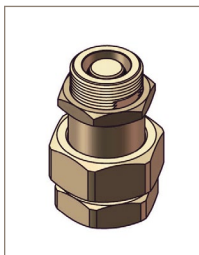

STAINLESS STEEL FLEX CONNECTOR

Our new connector allows for easier and faster installation in tank replacement applications

Model Number:	Length:	Item Weight:	Connections:	List Price: (US \$)
ZFLEX 1-12	12"	2 lbs	1" female	\$37.20
ZFLEX 1-18	18"	2 lbs	1" female	\$41.48
ZFLEX 2-18	18"	2 lbs	1 1/4" female	\$52.60

UNION CONNECTION

Union connection with a two way check valve for hydronic use only

ZFT-U: **\$32.00**

SOLAR TANK MOUNTING BRACKETS

ZWH B: **\$39.35**

ZWH HP: **\$42.15**

ZWH M: **\$25.01**

TANK TEES WITH UNION

ZTT-1
1" connection size
List Price: **\$49.00**

ZTT-2
1 1/4" connection size
List Price: **\$68.60**

TANK TEE KITS

ZTK-1
ZILMET TANK T KIT – No Lead Tank T Fitting Package with ZTT-1 for 1" connection.
List Price: **\$115.34**

ZTK-2
ZILMET TANK T KIT – No Lead Tank T Fitting Package with ZTT-2 for 1 1/4" connection.
List Price: **\$134.34**

Package Contains:

- No Lead Brass Tank Tee with Swivel Union Nut
- 40/60 Pressure Switch
- No Lead Pressure Gauge 0-100 psi
- 1/4" NPT X 3" No Lead Brass Nipple
- 1/2 NPT No Lead Brass Boiler Drain with Hose Bibb
- 1/2" No Lead Pressure Relief Valve