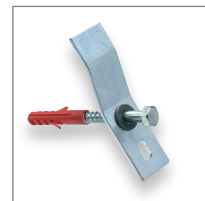

STAINLESS STEEL FLEX CONNECTOR

Our new connector allows for easier and faster installation in tank replacement applications

Model Number:	Length:	Item Weight:	Connections:	List Price: (US \$)
ZFLEX 1-12	12"	2 lbs	1" female	\$37.20
ZFLEX 1-18	18"	2 lbs	1" female	\$41.48
ZFLEX 2-18	18"	2 lbs	1 1/4" female	\$52.60

UNION CONNECTION

Union connection with a two way check valve for hydronic use only

ZFT-U: **\$32.00**

SOLAR TANK MOUNTING BRACKETS

ZWH B: **\$39.35**

ZWH HP: **\$42.15**

ZWH M: **\$25.01**

TANK TEES WITH UNION

ZTT-1
1" connection size
List Price: **\$49.00**

ZTT-2
1 1/4" connection size
List Price: **\$68.60**

TANK TEE KITS

ZTK-1
ZILMET TANK T KIT – No Lead Tank T Fitting Package with ZTT-1 for 1" connection.
List Price: **\$115.34**

ZTK-2
ZILMET TANK T KIT – No Lead Tank T Fitting Package with ZTT-2 for 1 1/4" connection.
List Price: **\$134.34**

Package Contains:

- No Lead Brass Tank Tee with Swivel Union Nut
- 40/60 Pressure Switch
- No Lead Pressure Gauge 0-100 psi
- 1/4" NPT X 3" No Lead Brass Nipple
- 1/2 NPT No Lead Brass Boiler Drain with Hose Bibb
- 1/2" No Lead Pressure Relief Valve